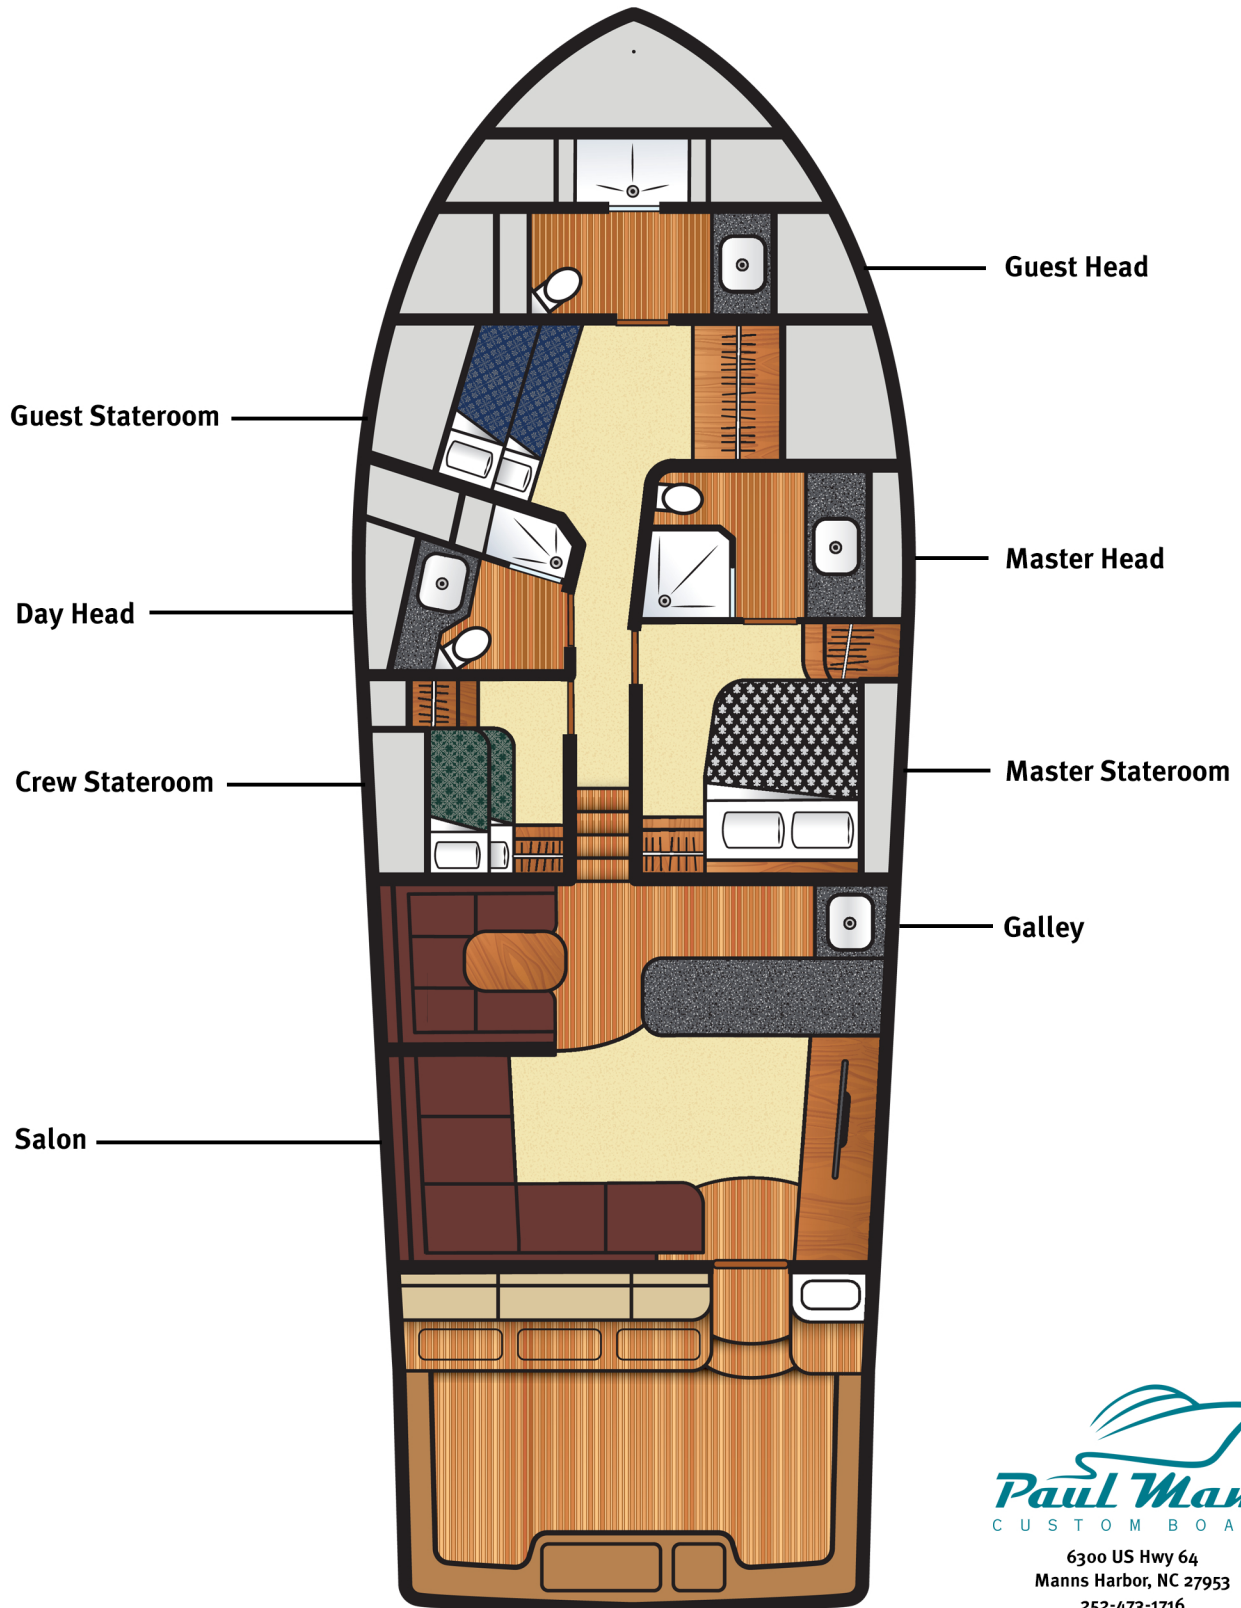

Paul Mann Custom Boats

61' Hull 137 "JICHI", 3 Stateroom, 3 Head

6300 US Hwy 64
Manns Harbor, NC 27953
252-473-1716
www.PaulMannCustomBoats.com